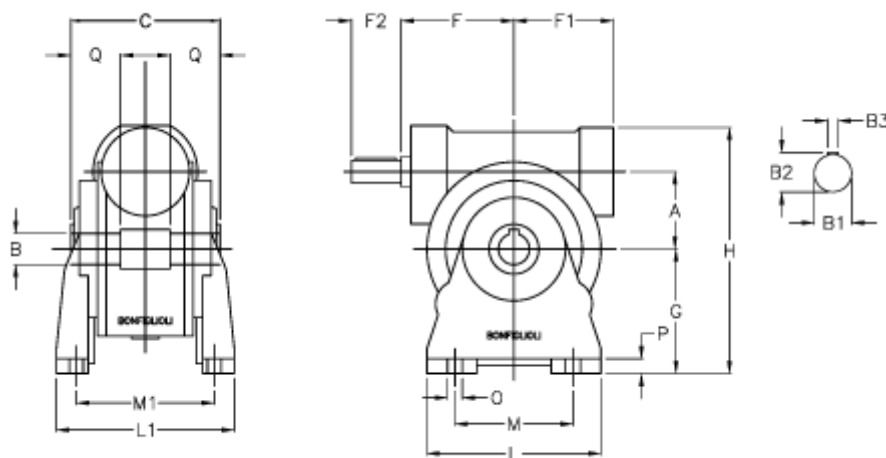

Article number: 3901044020200

Description: Worm gear with solid input shaft
VF 44A-20-HS

Measures

a	= 44.6	F1 = 54	P = 10
B	= 18	g = 72	Q = 24.5
B1 E7	= 11	H = 143	
B2	= 12.5	L = 90	
B3 H9	= 4	L1 = 98	
C	= 64	m = 52	
Description = VF 44A-xx-HS	M1 = 81.0		
F	= 54.0	O = 8.5	